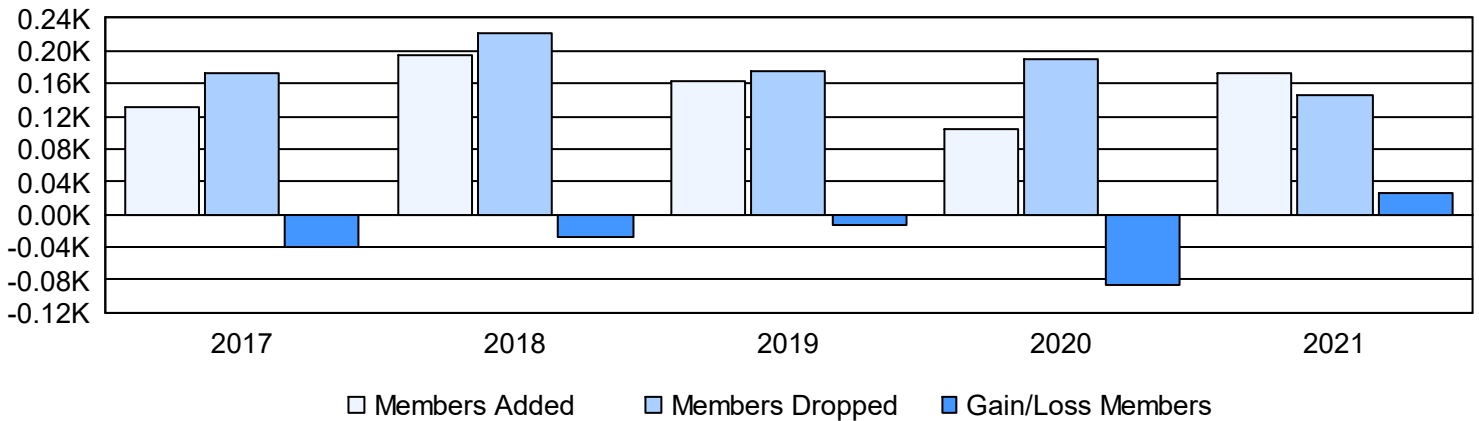

Year	New Clubs	Dropped Clubs	Gain/ Loss Clubs	New Members	Charter Members	Reinstate Members	Transfer Members	Total Member Added	Total Members Dropped	Gain/ Loss Members
2016-2017	0	1	-1	105	1	9	16	131	172	-41
2017-2018	0	0	0	168	4	9	13	194	222	-28
2018-2019	0	0	0	138	0	17	7	162	175	-13
2019-2020	0	0	0	89	2	8	6	105	190	-85
2020-2021	2	2	0	86	68	7	12	173	147	26
Average	0	1	0	117	15	10	11	153	181	-28

Clubs

Members